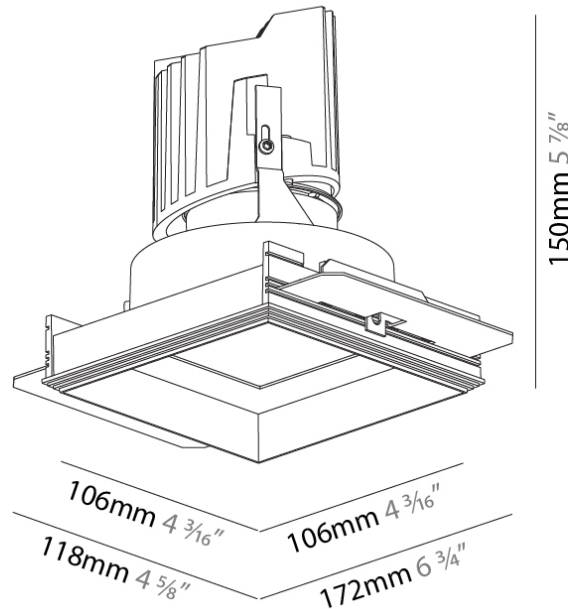

PHYSICAL

Shape: Square
Length (mm): 106
Length (in): 4 ³/₁₆
Width (mm): 106
Width (in): 4 ³/₁₆
Height (mm): 150
Height (in): 5 ⁷/₈
Ceiling Thickness (mm): 10 / 12.5 / 15 / 25
Ceiling Thickness (in): 3/8 or 1/2 or 9/16 or 1
Min. Recessing Depth (mm): 170
Min. Recessing Depth (in): 6 ¹¹/₁₆
Light Distribution: Downlight
Weight (kg): 0.717
Weight (lbs): 1.58
Fixture Finish: SSR / BKV / CWI / CRY / HAB / UFT / ITA / RUA / FTG / MYG / LOD / PUS / FRO / FUP / KIA / POP / BLS / SPG / MEY / GOH / GUM / CHC / COM / ABZ / JAG / OBR / MOS / ROR
Fixture Material: Aluminum Die Cast
Cut-out Measurements: 120mm / 4 3/4" x 120mm / 4 3/4"
Upon Request: Unique Ceiling Thickness

ELECTRICAL

Lamp Type: LED (Zhaga Standard)
Input Wattage (W): 15.5
Total Output Wattage (W): 14.5
Dimming: Tri-Mode (Non-Dimming and Phase Dimming (120Vac only) and 0-10V Dimming)
Driver Included: No
Driver Location: Recessed Housing
Driver Type: Constant Current - Universal
Driver Class: Class 2
Housing: See components
Input Voltage (V): 120 - 277
Constant Current (MA): 500

LED

Number of LEDs: 1
Color Temperature (°K): 2700 / 3000 / 3500 / 4000
Max. Delivered Lumen (lm): 940 / 980 / 1029 / 1050
Nominal Lumen (lm): 1386 / 1438 / 1511 / 1542
CRI: >90 CRI
Efficiency (%): 87.9 / 88.4 / 87.9
Lamp Life (hrs): 50000
Upon Request: RGB-W Tunable White Special Color Temperature Special LED

OPTICAL

Reflector: 20 / 40 / 60
Upon Request: Special Beam Angles

RATINGS AND CERTIFICATIONS