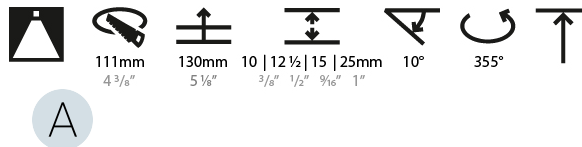

ELECTRICAL

Lamp Type: LED (Zhaga Standard)
Input Wattage (W): 15.5
Total Output Wattage (W): 14.5
Dimming: Tri-Mode (Non-Dimming and Phase Dimming (120Vac only) and 0-10V Dimming)
Driver Included: No
Driver Location: Recessed Housing
Driver Type: Constant Current - Universal
Driver Class: Class 2
Housing: See components
Input Voltage (V): 120 - 277
Constant Current (MA): 500

LED

Number of LEDs: 1
Color Temperature (°K): 2700 / 3000 / 3500 / 4000
Max. Delivered Lumen (lm): 940 / 980 / 1029 / 1050
Nominal Lumen (lm): 1386 / 1438 / 1511 / 1542
CRI: >90 CRI
Efficiency (%): 87.9 / 88.4 / 87.9
Lamp Life (hrs): 50000
Upon Request: RGB-W Tunable White Special Color Temperature Special LED

OPTICAL

Reflector: 20 / 40 / 60
Adjustability: Rotational 355°; Tilt 10°
Upon Request: Special Beam Angles

RATINGS AND CERTIFICATIONS

Zaneen Group Inc. © 2024, T 1800-388-3382, F 416-247-9319, www.zaneen.com
Certified By: Certified for North American Standards
Available for International specifications by adding "INT" at the end of the existing Model #. For assistance on 'custom' specifications, contact zteam@zaneen.com.
IP Rating: IP20
If a conflict occurs to supply the best product, we reserve the right to change specifications or materials without notice. The most recent specification sheets are found at zaneen.com