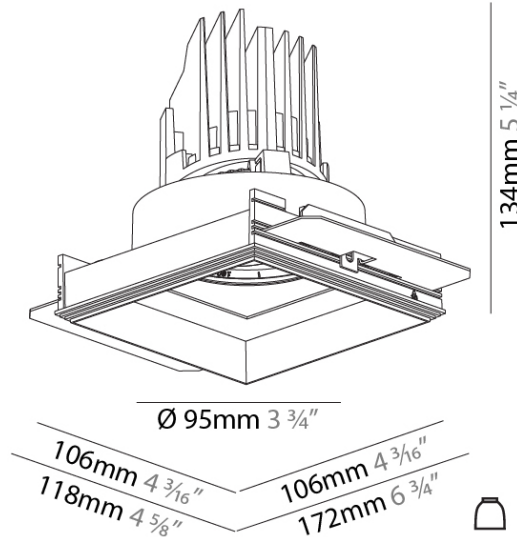

ELECTRICAL

Lamp Type: LED (Zhaga Standard)
Input Wattage (W): 15.5
Total Output Wattage (W): 14.5
Dimming: Tri-Mode (Non-Dimming and Phase Dimming (120Vac only) and 0-10V Dimming)
Driver Included: No
Driver Location: Recessed Housing
Driver Type: Constant Current - Universal
Driver Class: Class 2
Housing: See components
Input Voltage (V): 120 - 277
Constant Current (MA): 500

LED

Number of LEDs: 1
[Color Temperature (°K): 2700 / 3000 / 3500 / 4000](#)
Max. Delivered Lumen (lm): 940 / 980 / 1029 / 1050
Nominal Lumen (lm): 1386 / 1438 / 1511 / 1542
CRI: >90 CRI
Efficiency (%): 87.9 / 88.4 / 87.9
Lamp Life (hrs): 50000
Upon Request: RGB-W Tunable White Special Color Temperature
Special LED

OPTICAL

[Reflector°: 20 / 40 / 60](#)
Adjustability: Rotational 355°; Tilt 30°
Upon Request: Special Beam Angles

RATINGS AND CERTIFICATIONS

Zaneen Inc. © 2024, 10000 100th Ave S, Suite 3382, F 416-247-9319, www.zaneen.com

Available for international specifications by adding "INT" at the end of the existing Model #. For assistance on 'custom' specifications, contact zteam@zaneen.com.
Certified By: Certified for North American Standards
In a constant effort to supply the best product, we reserve the right to change specifications or materials without notice. The most recent specification sheets are found at zaneen.com
IP rating: IP20