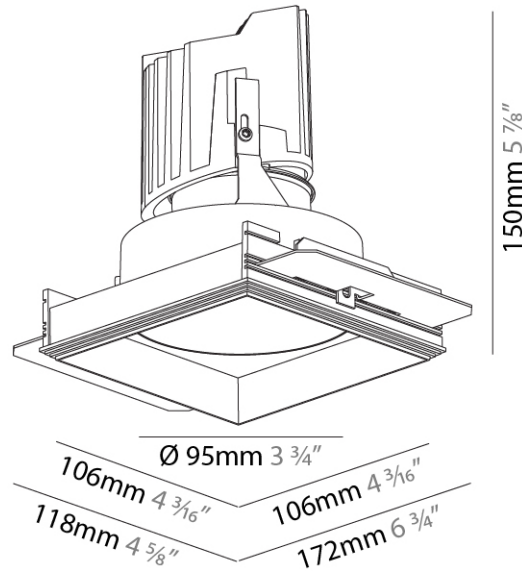

PHYSICAL

Shape: Square
Diameter (mm): 95
Diameter (in): 3 3/4
Length (mm): 106
Length (in): 4 3/16
Width (mm): 106
Width (in): 4 3/16
Depth (mm): 150
Depth (in): 5 7/8

Ceiling Thickness (mm): 10 / 12.5 / 15 / 25
Ceiling Thickness (in): 3/8 or 1/2 or 9/16 or 1

Min. Recessing Depth (mm): 170
Min. Recessing Depth (in): 6 11/16
Light Distribution: Downlight

Weight (kg): 0.705
Weight (lbs): 1.55

Fixture Finish: SSR / BKV / CWI / CRY / HAB / UFT / ITA / RUA / FTG / MYG / LOD / PUS / FRO / FUP / KIA / POP / BLS / SPG / MEY / GOH / GUM / CHC / COM / ABZ / JAG / OBR / MOS / ROR

Fixture Material: Aluminum Die Cast
Cut-out Measurements: 120mm / 4 3/4" x 120mm / 4 3/4"
Upon Request: Unique Ceiling Thickness

ELECTRICAL

Lamp Type: LED (Zhaga Standard)
Input Wattage (W): 15.5
Total Output Wattage (W): 14.5
Dimming: Tri-Mode (Non-Dimming and Phase Dimming (120Vac only) and 0-10V Dimming)

Driver Included: No
Driver Location: Recessed Housing
Driver Type: Constant Current - Universal
Driver Class: Class 2
Housing: See components
Input Voltage (V): 120 - 277
Constant Current (MA): 500

LED

Number of LEDs: 1
Color Temperature (°K): 2700 / 3000 / 3500 / 4000
Max. Delivered Lumen (lm): 940 / 980 / 1029 / 1050
Nominal Lumen (lm): 1386 / 1438 / 1511 / 1542
CRI: >90 CRI
Efficiency (%): 87.9 / 88.4 / 87.9
Lamp Life (hrs): 50000

Upon Request: RGB-W Tunable White Special Color Temperature Special LED

OPTICAL

Reflector°: 20 / 40 / 60
Upon Request: Special Beam Angles

© 2024 Zaneen Lighting, Inc. 1280-3382, F 416-247-9319, www.zaneen.com

Available for international specifications by adding 'INT' at the end of the existing Model #. For assistance on 'custom' specifications, contact zteam@zaneen.com. In a constant effort to supply the best product, we reserve the right to change specifications or materials without notice. The most recent specification sheets are found at zaneen.com

IP rating: IP20